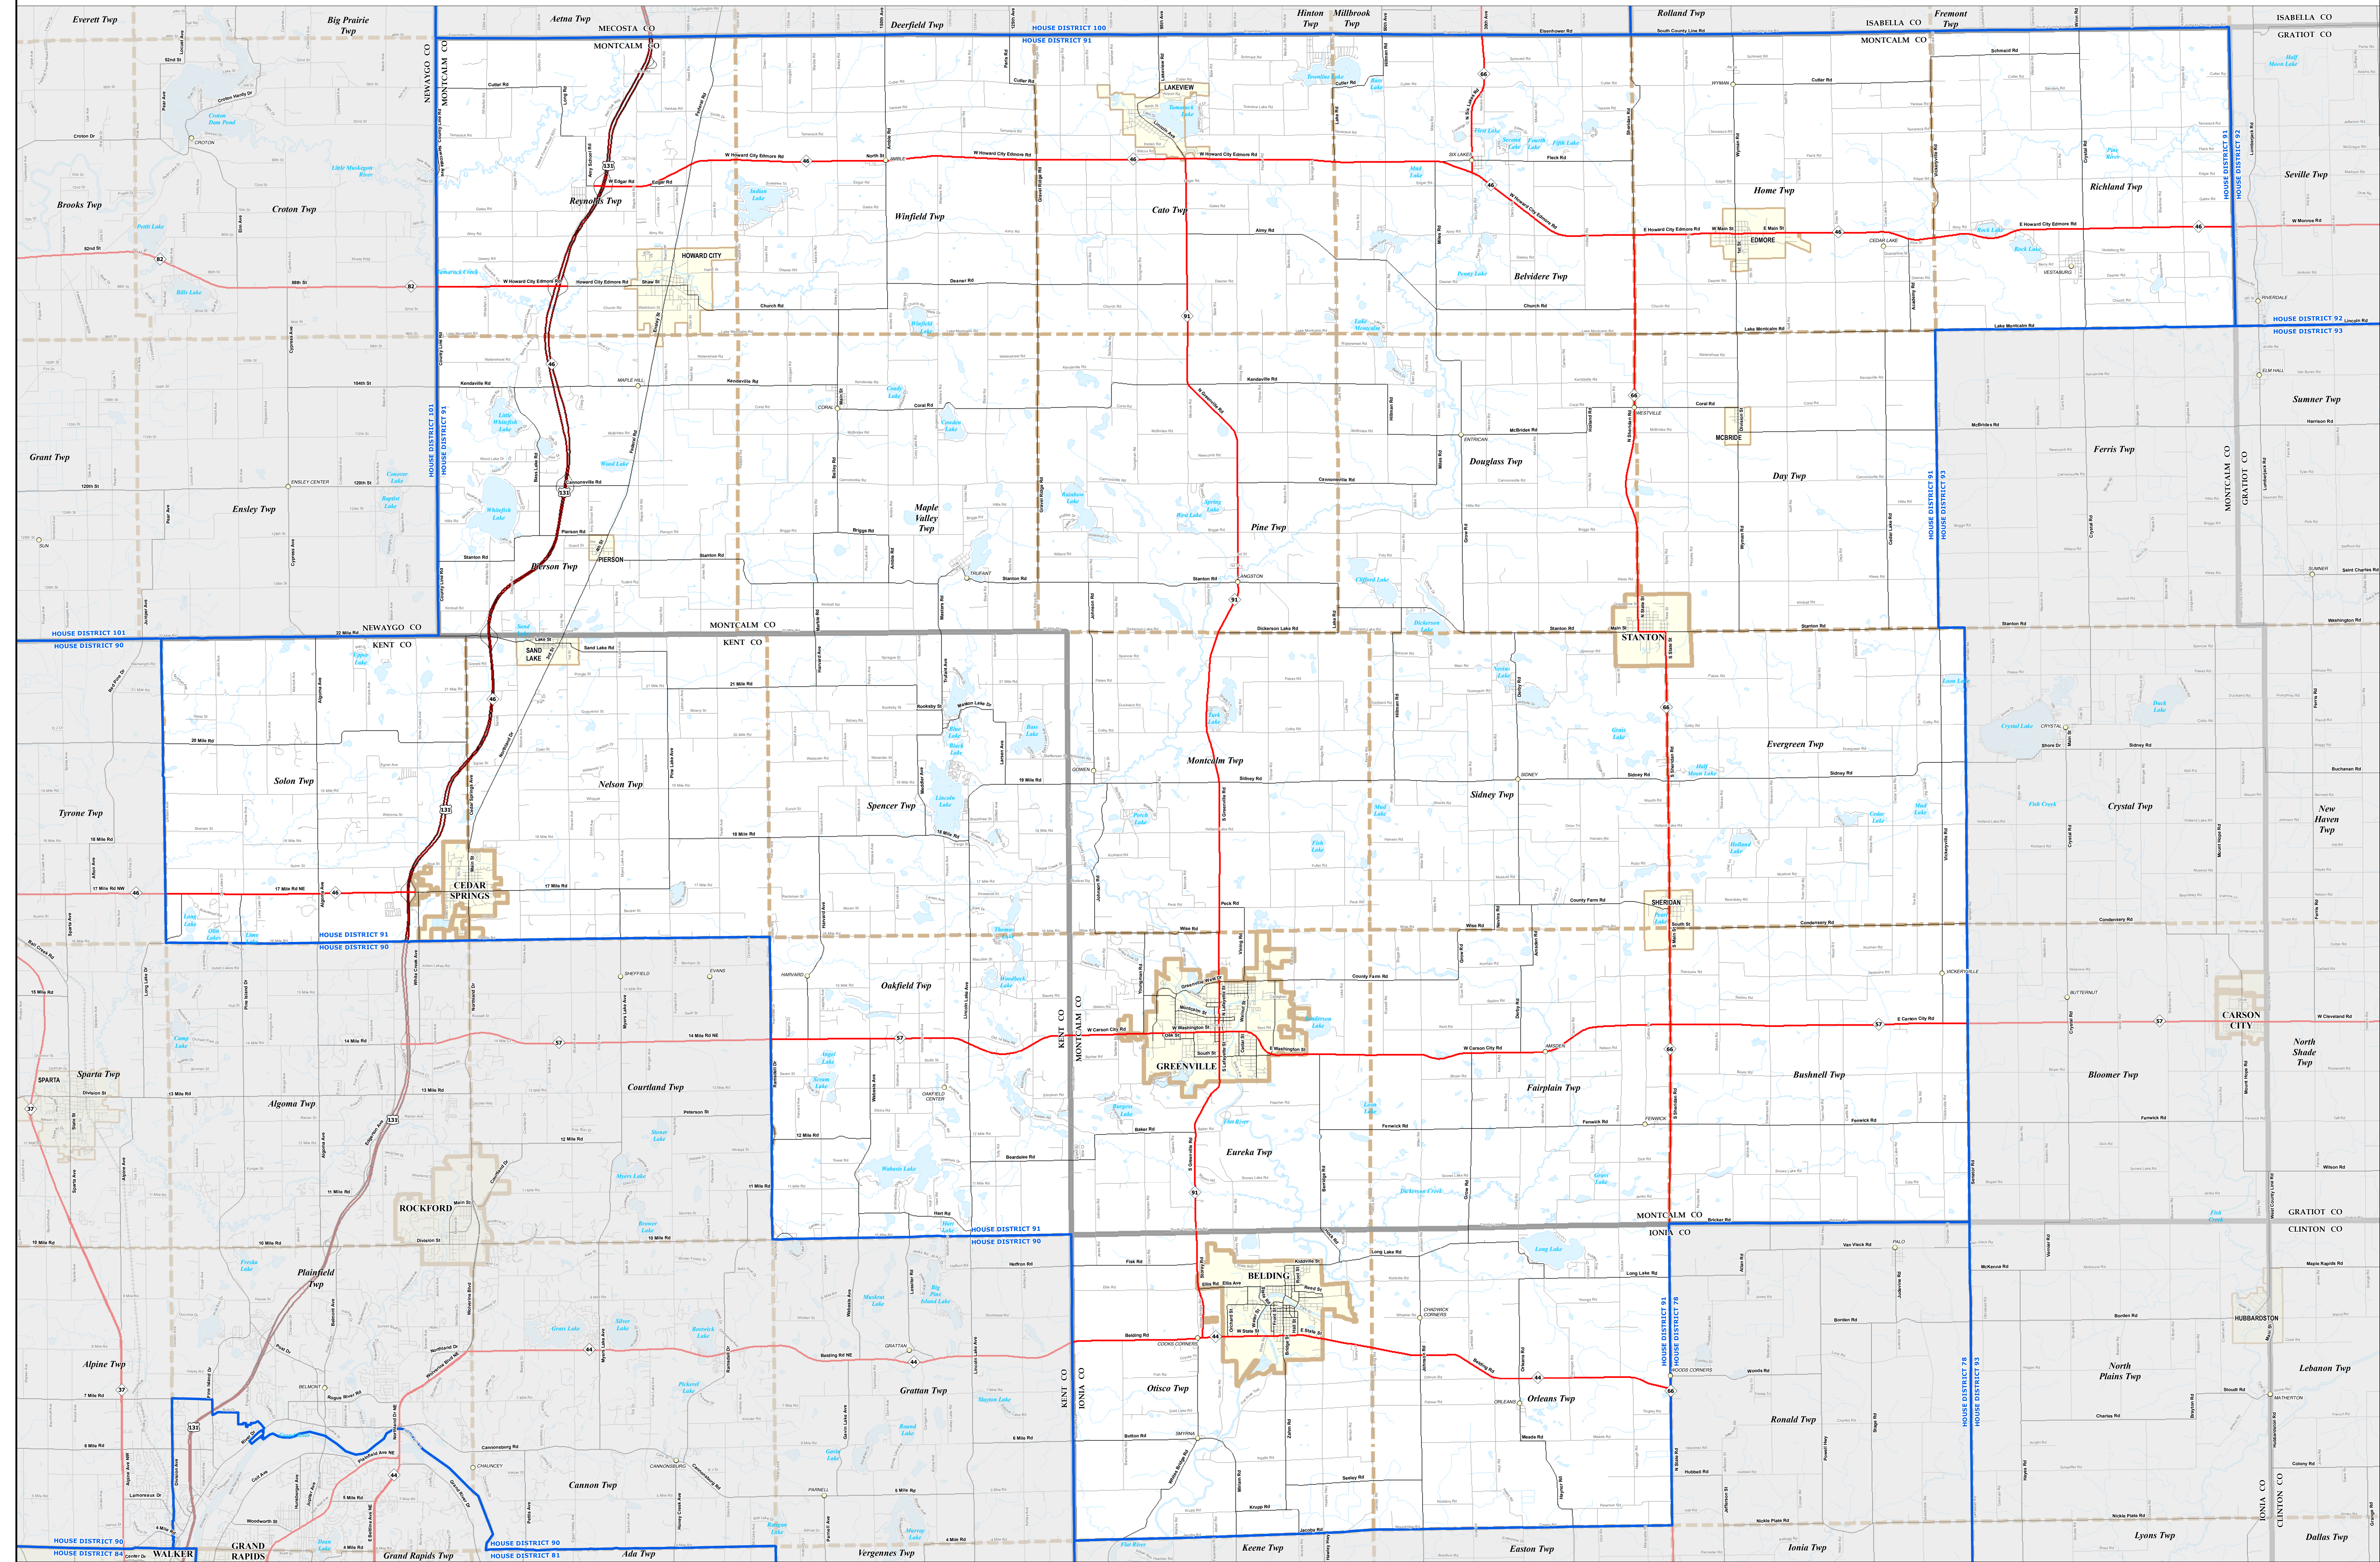

MICHIGAN STATE HOUSE DISTRICT 91

2021 Apportionment Plan

Legend			
	House District		Township
	City		Freeway
	Village		Highway
	Unincorporated Place		Primary Road
			Local Road
			Water Feature
			Railroad
			County
			State
			River, Stream, or Drain